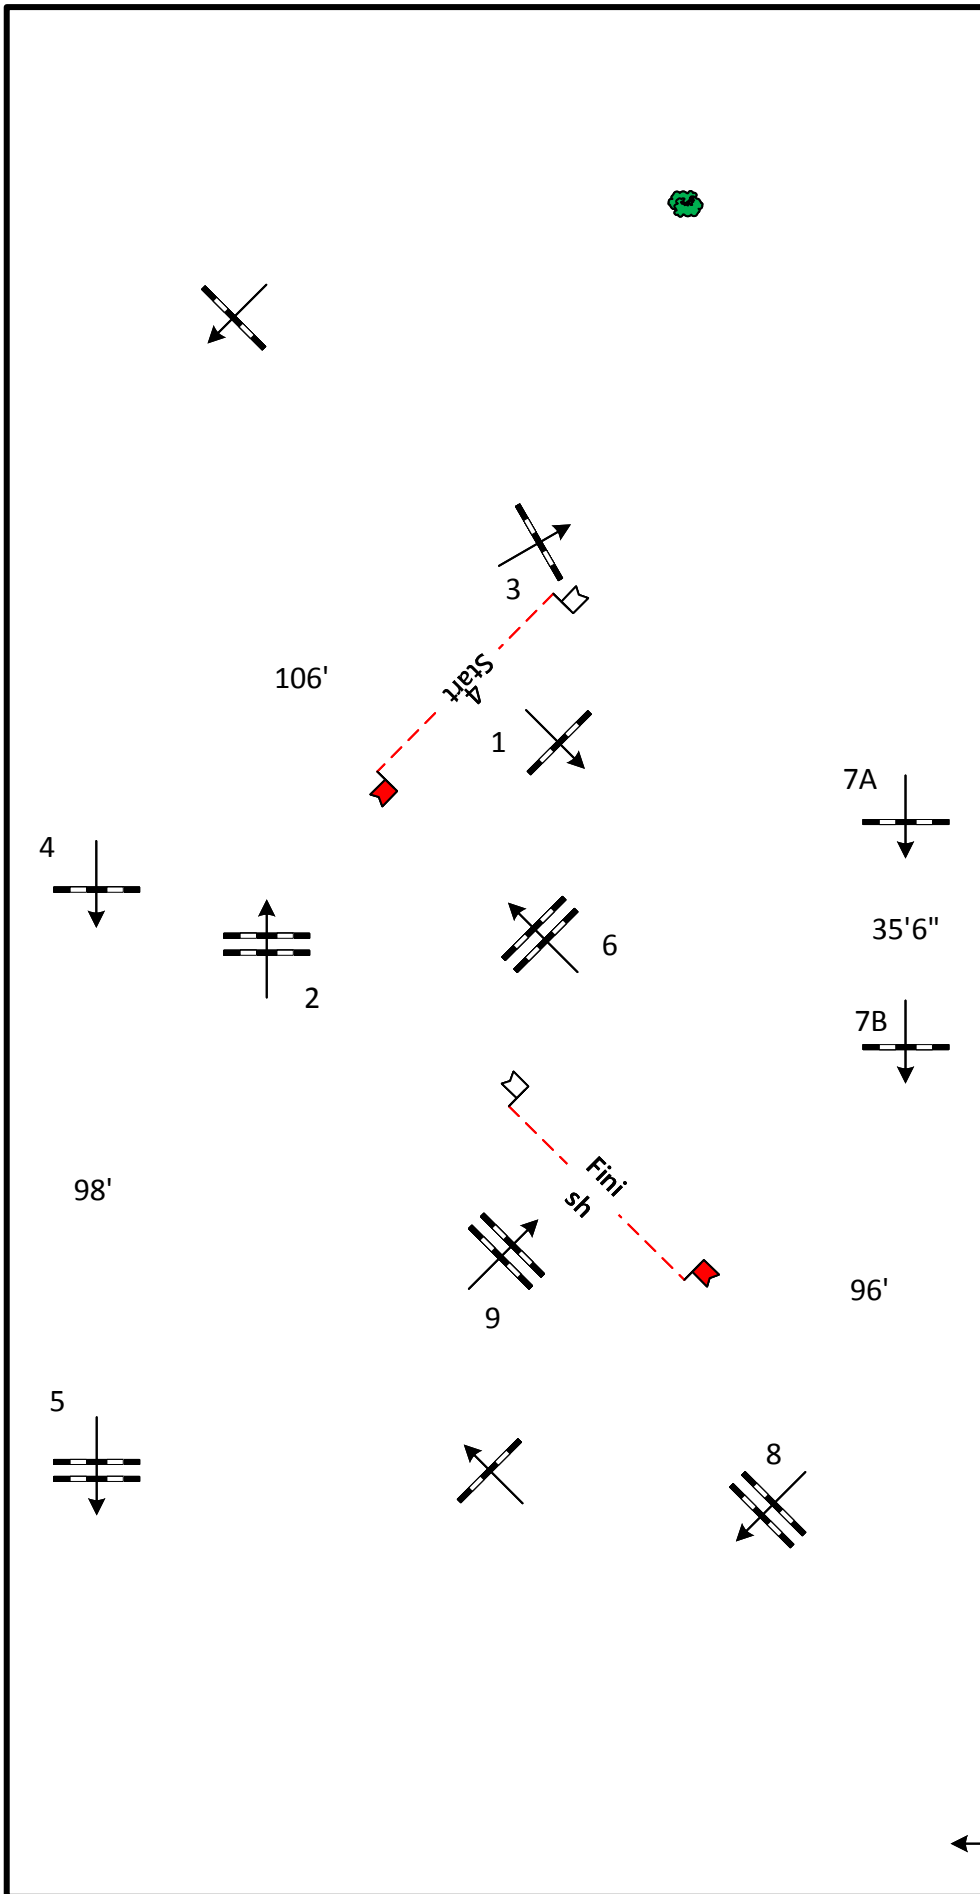

Spokane Sport Horse Farm Spring Horse Trials

Novice

Beginner
Novice

SCALE: 1:400

lury

Course design: William Robertson