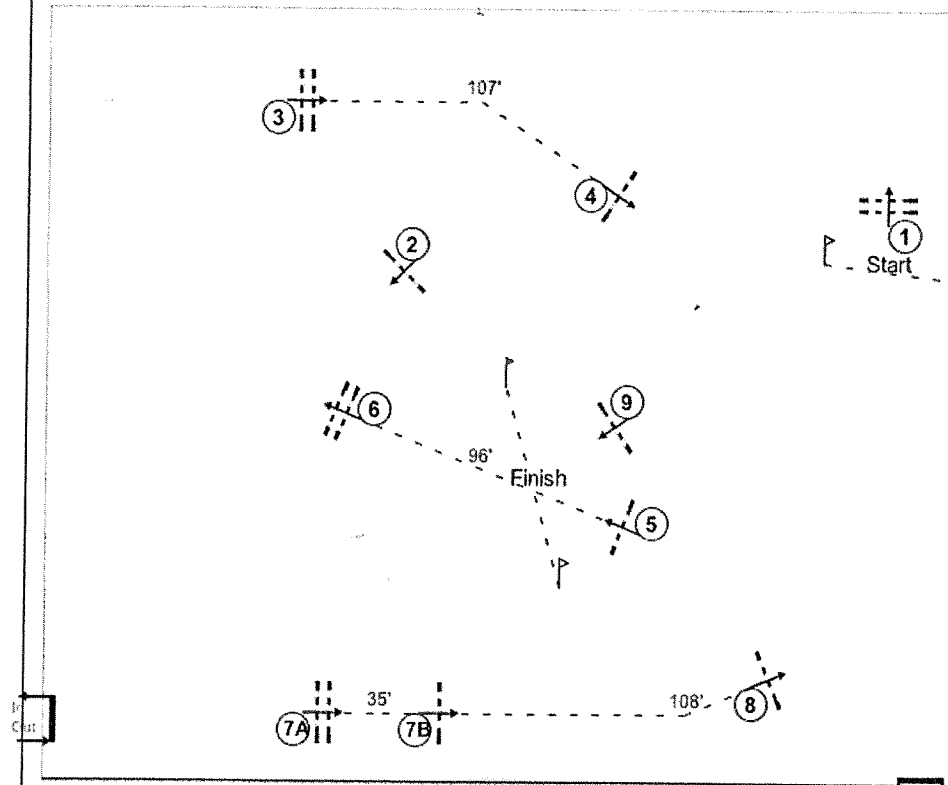

Seneca Fall HT 2018

Class: Novice on 9 Sep 2018

Course Designer: Kathy White

Jury

(300' x 250')

Course Details

First Round

Fences: 1 - 9

Distance: 430.0m Speed: 320m/min

Time Allowed: 81s Time Limit: 162s

Summary of Distances

Oxer 3 to Vertical 4 107'

Vertical 5 to Oxer 6 96'

Oxer 7A to Vertical 7B 35'

Vertical 7B to Vertical 8 108'