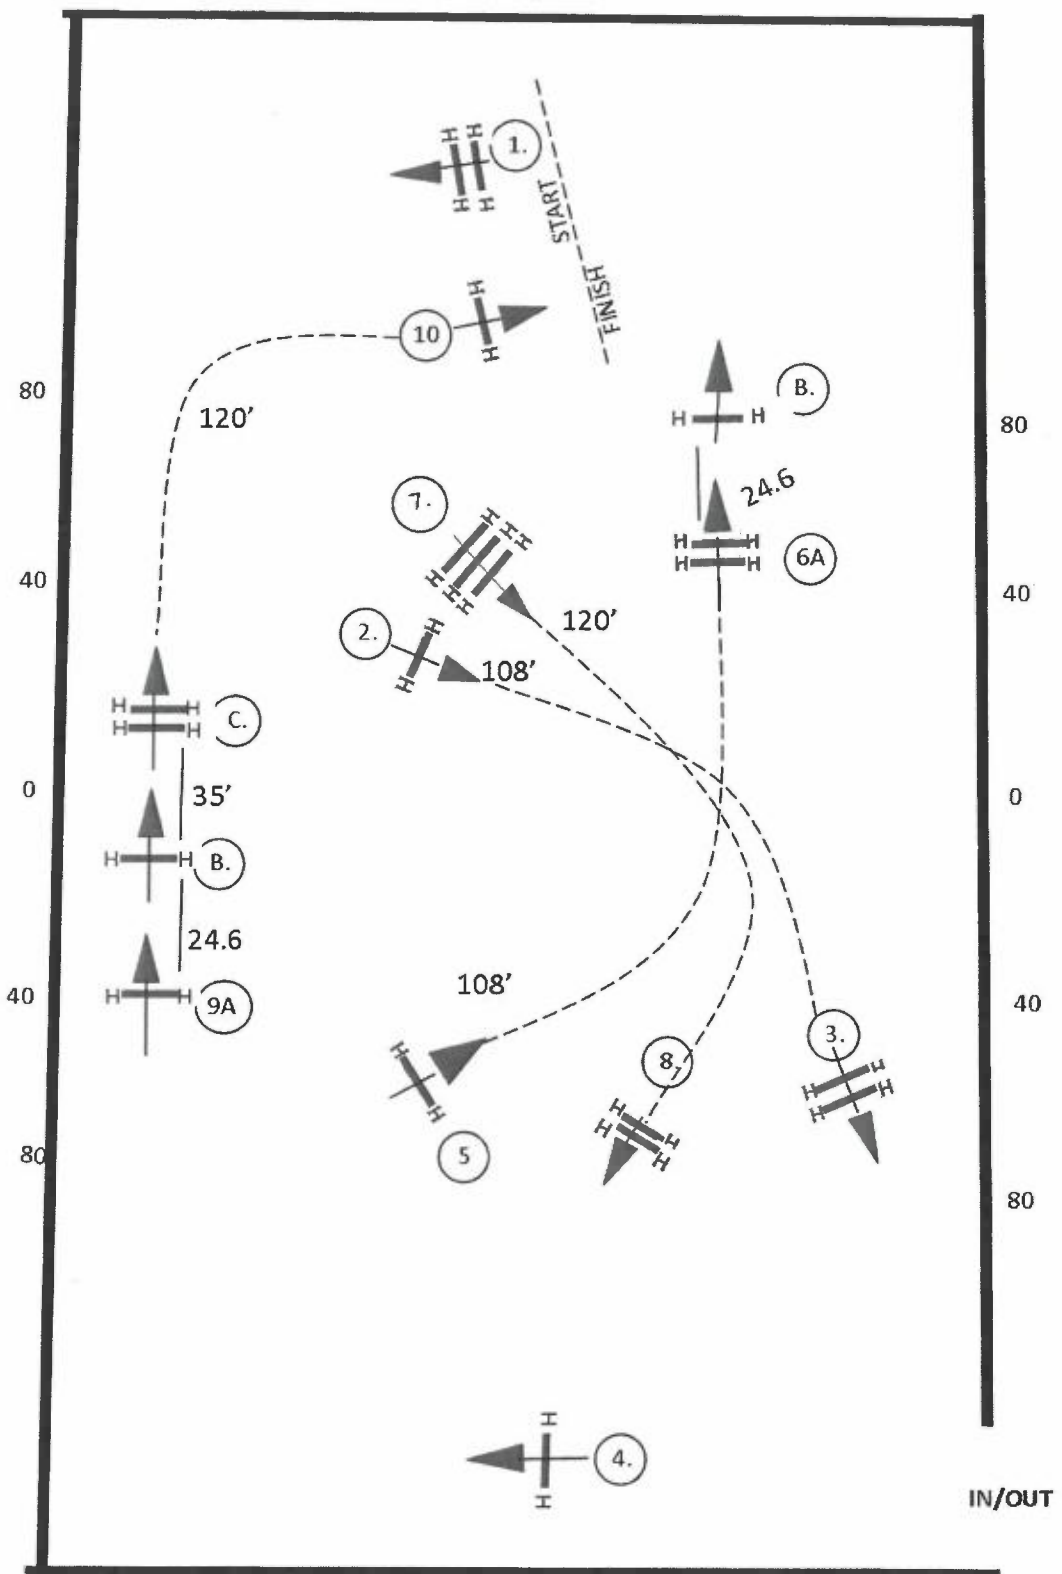

RIVER GLEN AUGUST HORSE TRIALS 2018

0

Intermediate
460m @ 350mm

Arena: 330 x 160

IN/OUT

0