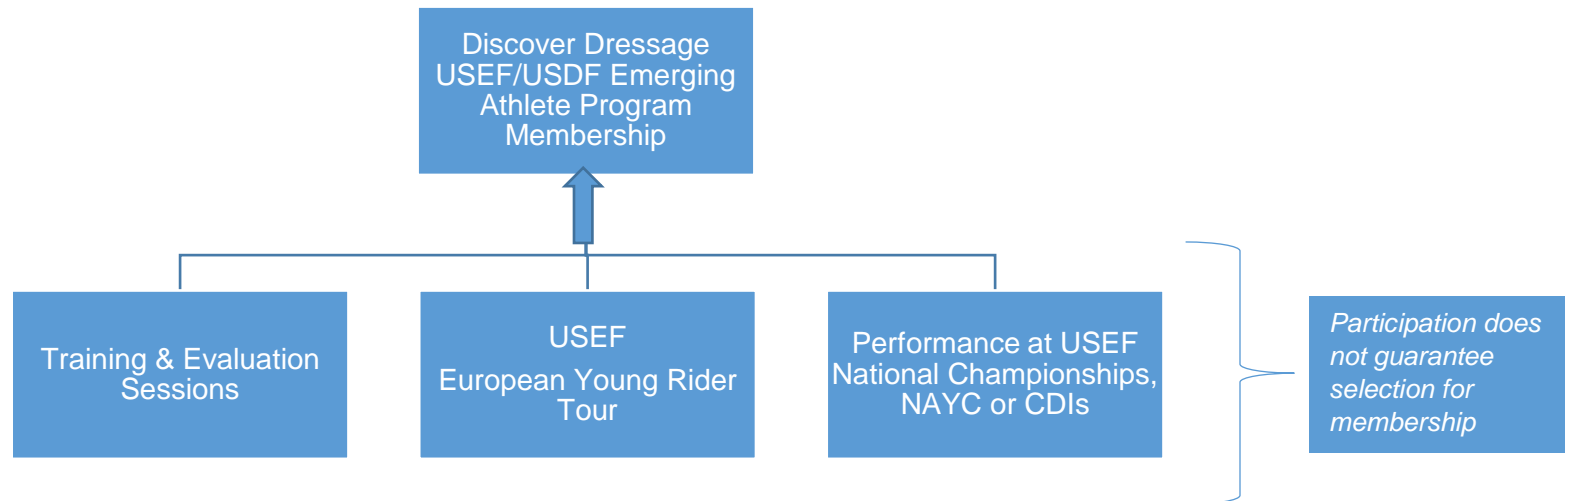

How Do You Become a Member of the Discover Dressage USEF/USDF Emerging Athlete Program?
Review Program Requirements – [CLICK HERE](#)

***Performance Levels:**

FEI North American Youth Championships (Young Riders, Juniors) – Individual Medal Winners
National Championships (U25, Young Rider, Juniors) – Champions and Reserve Champions
CDI-U25, CDI-Y, CDI-J – 70% or higher from two different CDIs (Freestyles not included)