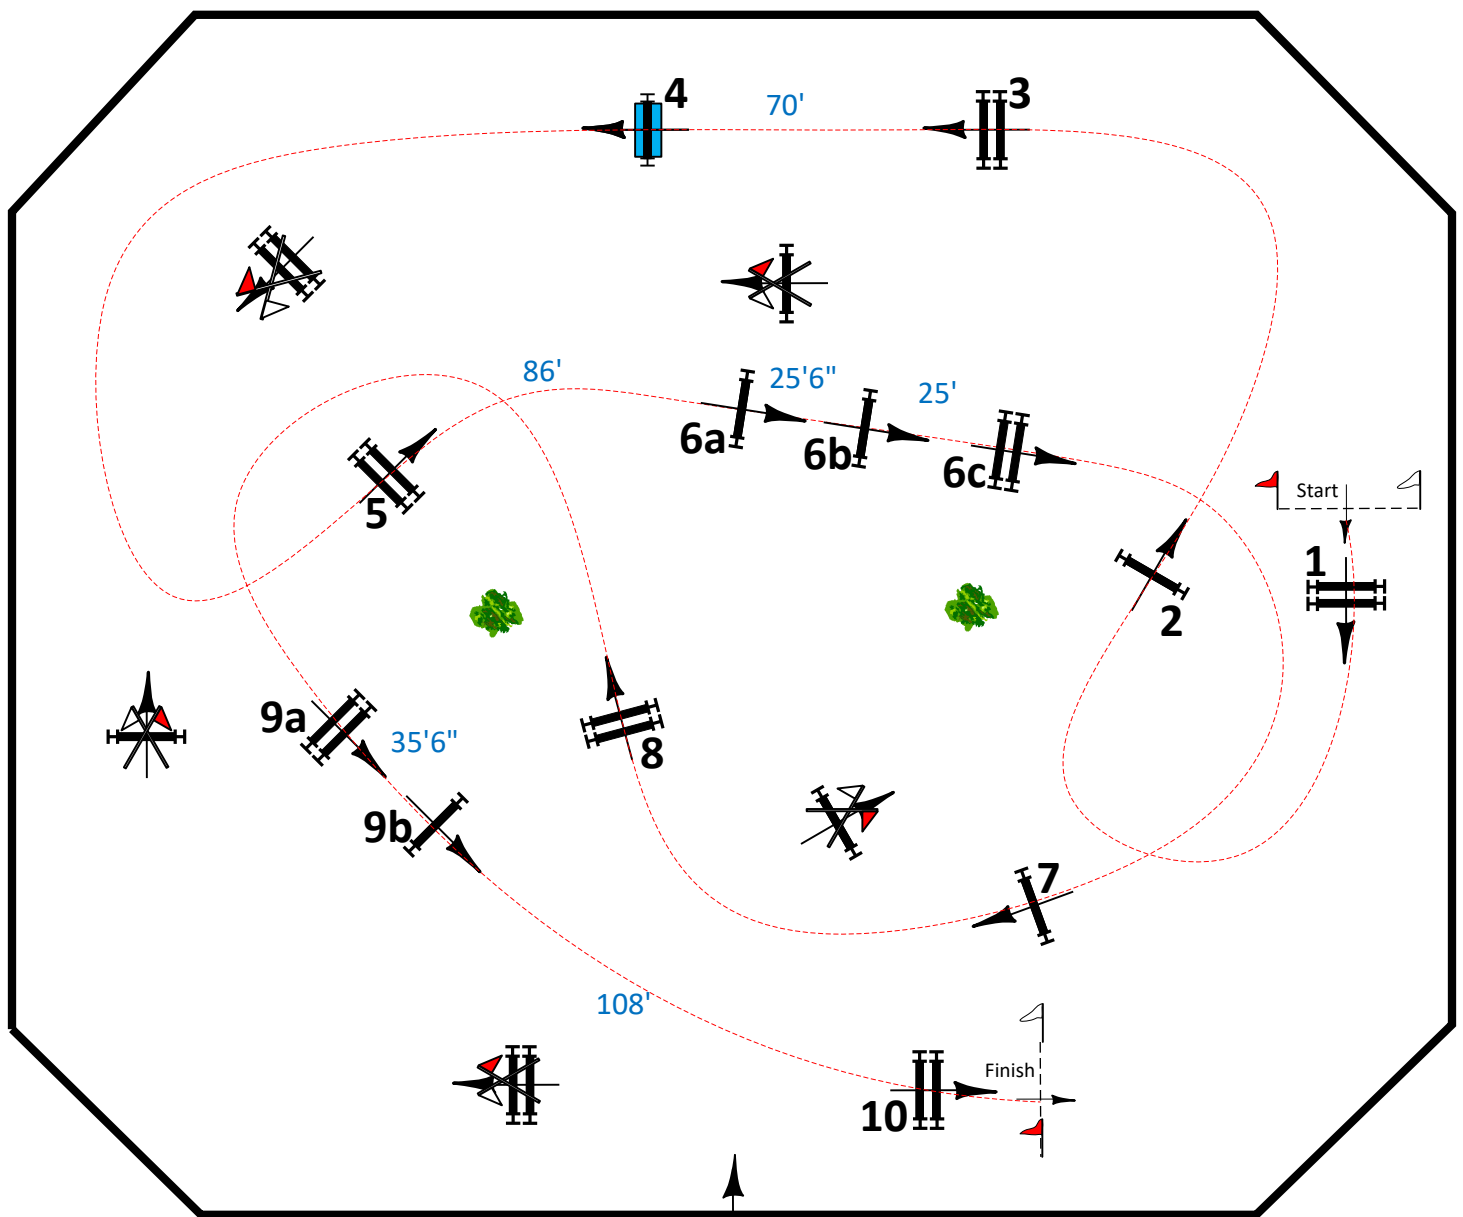

THE FORK

AT TRYON INTERNATIONAL EQUESTRIAN CENTER

CIC 1 STAR

Distance: 420m

Speed: 350 mpm

Time Allowed: 72 Secs

Time Limit: 144 Secs

Scale: 1" = 40ft

In Gate