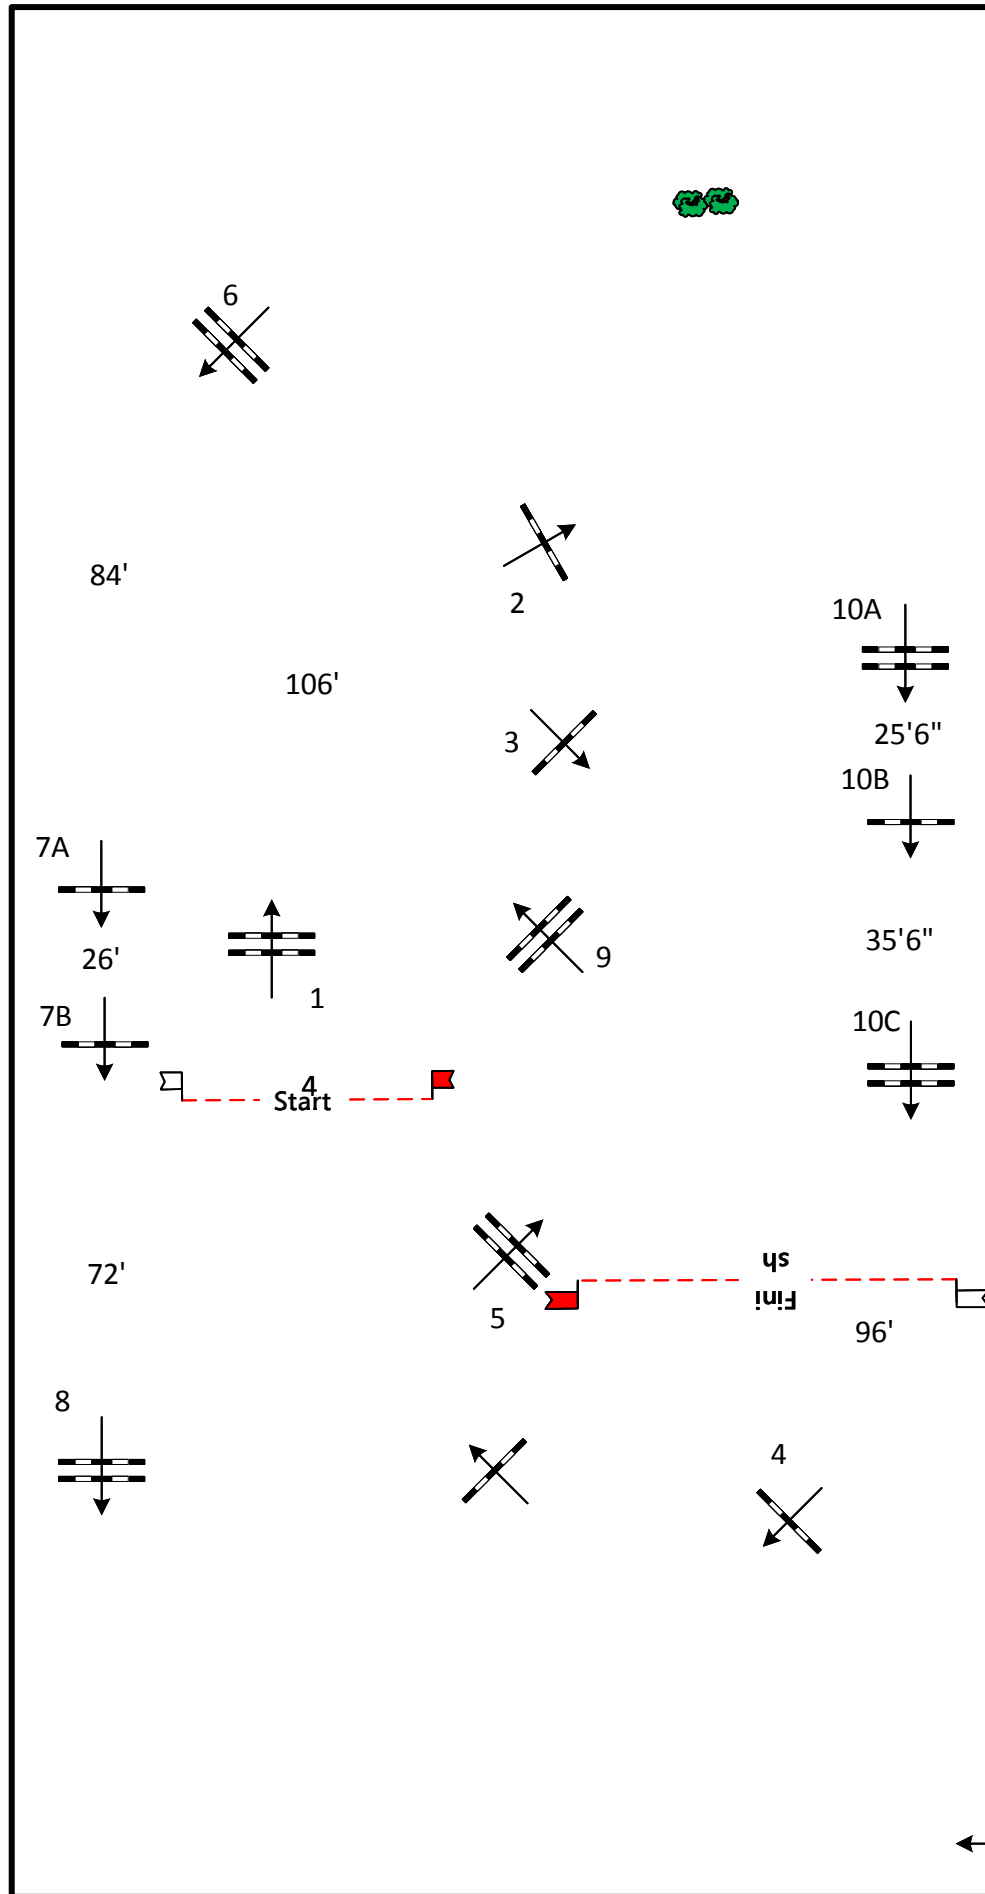

Spokane Sport Horse Farm Spring Horse Trials

Preliminary

SCALE: 1:400

lury

Course design: William Robertson