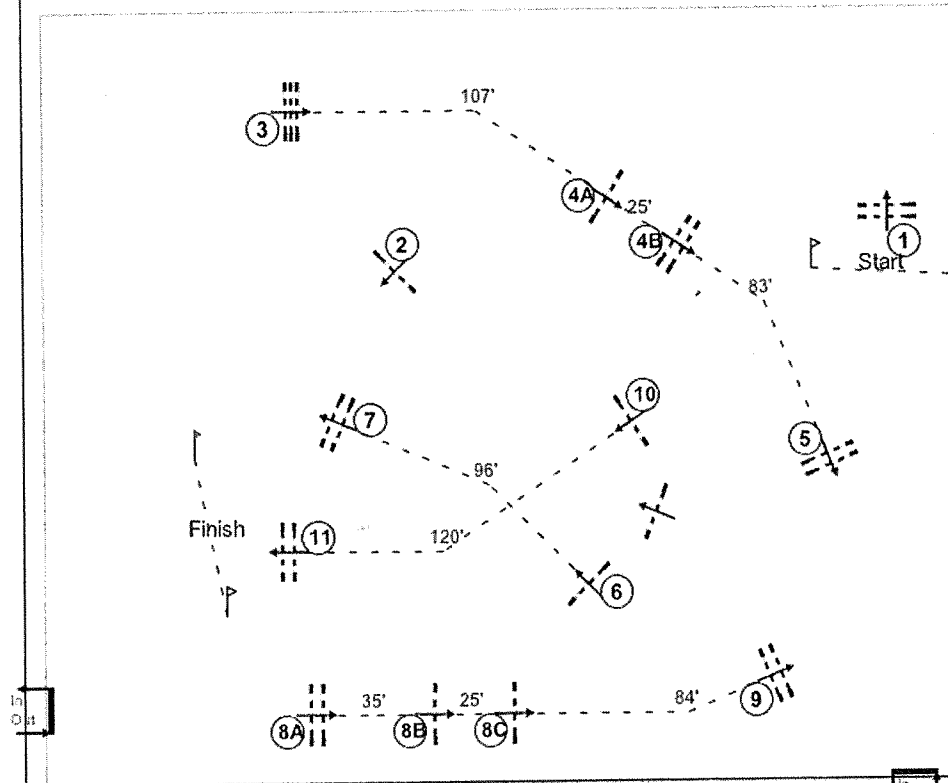

# Seneca Fall HT 2018

Class: Intermediate on 8 Sep 2018

Course Designer: Kathy White

Jury

(300' 250')

## Course Details

### First Round