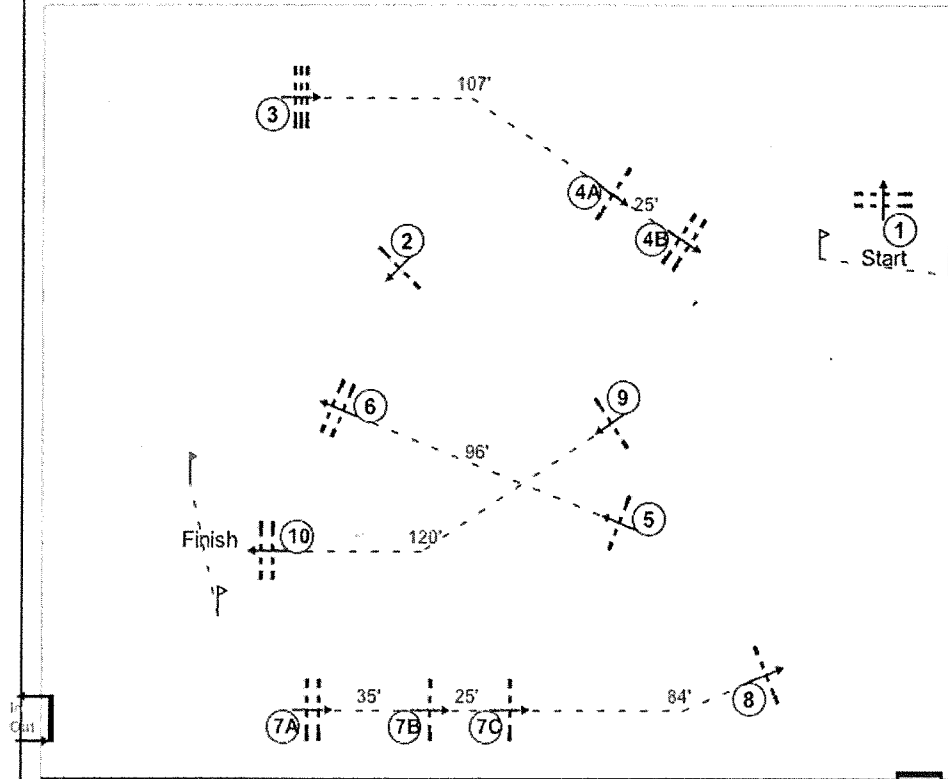

# Seneca Fall HT 2018

Class: Preliminary on 8 Sep 2018

Course Designer: Kathy White

Jury

(300' 250')

## Course Details

### First Round

### Summary of Distances

Triple 3 to Vertical 4A 107'

Vertical 4A to Oxer 4B 25'

Vertical 5 to Oxer 6 98'

Oxer 7A to Vertical 7B 35'

Vertical 7B to Vertical 7C 25'

Vertical 7C to Vertical 8 84'

Vertical 9 to Oxer 10 120'